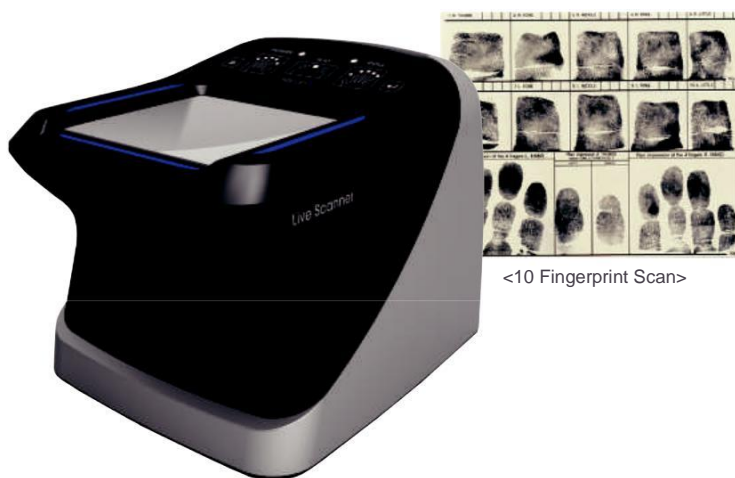

# Fingerprint Enrollment Devices

Fingerprint / Palm Scanner for National ID, Boarder Control, AFIS Forensics, e-Passprot

**NScan-T**

## Features

- 
**4 Finger Scanner**
  - Single rolls, Single flat, Four finger slaps
- 
**FBI Certification**
  - FBI IQS Appendix-F Certification
- 
**USB Interface Support**
  - Compatible interface with USB 2.0
- 
**SDK**
  - Demo Program and SDK

## Features

- 
**Palm Scanner**
  - Four finger slaps, single rolls, single flat, on thumb, half palm, writer's palm
- 
**FBI Certification**
  - FBI IQS Appendix-F Certification
- 
**USB Interface Support**
  - Compatible interface with USB 2.0
- 
**SDK**
  - Demo Program and SDK